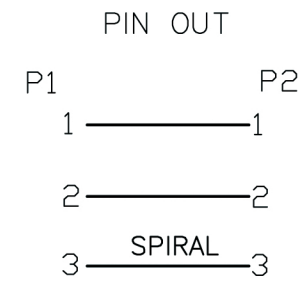

REQUIREMENTS:

1:100% short,open and miss wire test.

⑤	TUBE	∅4*25MMWHITE HATE TUBE	1	PCS
④	MOLDED	BLACK 45P PVC	0.032	KG
③	CONNECTOR	3.5 STEREO FEMALE,THE SHELL FOR NICKEL PLATED BAND SCREW(PJ-392)	1	PCS
②	CONNECTOR	3.5 STEREO MALE,THE SHELL FOR NICKEL PLATED	1	PCS
①	CABLE	(7*0.120BC*2C+SPIRAL28*0.10BC)BLACK PVC JACKET,OD:4.0±0.2MM	0.2	M
NO.	MATERIAL	DESCRIPTIONG	QTY.	UNIT

Ltemref	Quantity	Title/Name,designation,material,dimension etc	Article No./Reference		
Designed by ACHY	Checked by HELEN	Approved by - date APRIL 23.2013	File name 3.5M/3.5F L=0.2M	Date APRIL 23.2013	Scale FREE
<b>LYNDAHL</b> ®		LKPK012			
		LKPK012	Edition 1	Sheet 1/1	